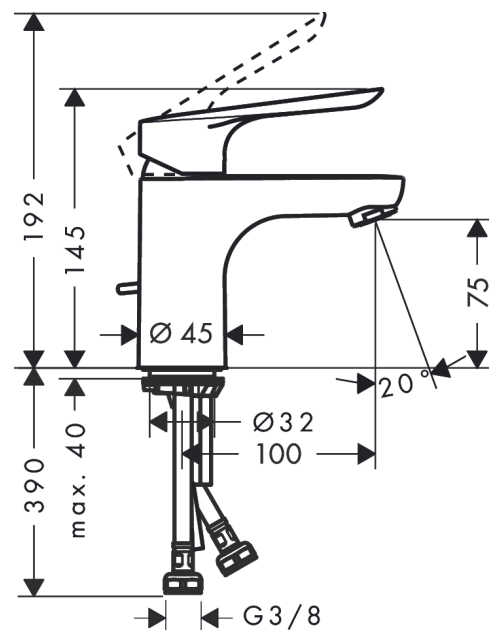

Logis E

Single lever basin mixer 70 with pop-up waste set

Surfaces: **Chrome** Article Number: **71160000**

Description

product features

- consists of: single lever basin mixer, waste set
- ComfortZone 70
- projection 107 mm
- normal spray
- flow rate at 3 bar: 5 l/min
- ceramic cartridge
- temperature limitation adjustable
- suitable for continuous flow water heaters
- pop-up waste set G 1¼
- material waste set: synthetic
- connection type: G ¾ connections
- connection dimension: DN15

Technology

Product image

Scale drawing

Flowchart